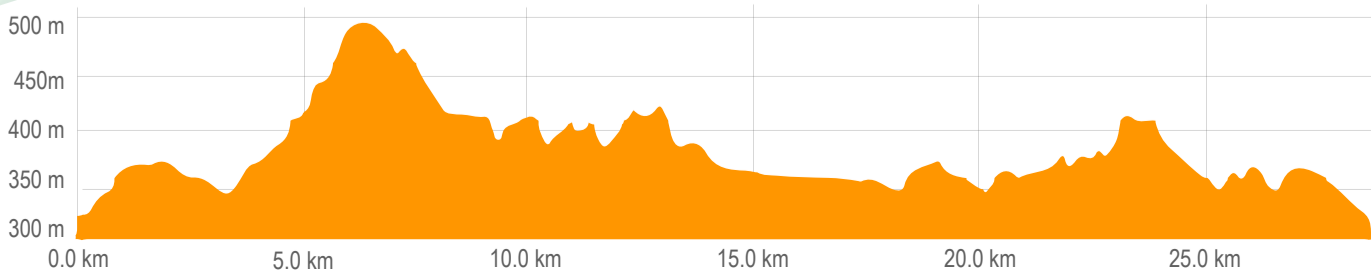

WINTER MTB CLASSIC

30KM COURSE

WINTER FOREST FESTIVAL

2 DAYS | 3 EVENTS | LIVE MUSIC

DISTANCE	29.66km
ELEVATION GAIN	503m
START/FINISH	
TRAIL GRADE	2 - 3

TRAILMAPPS
 Course map provided by Trailmapps Rotorua. Full smartphone App available in the the Apple App Store or Google Play Store.