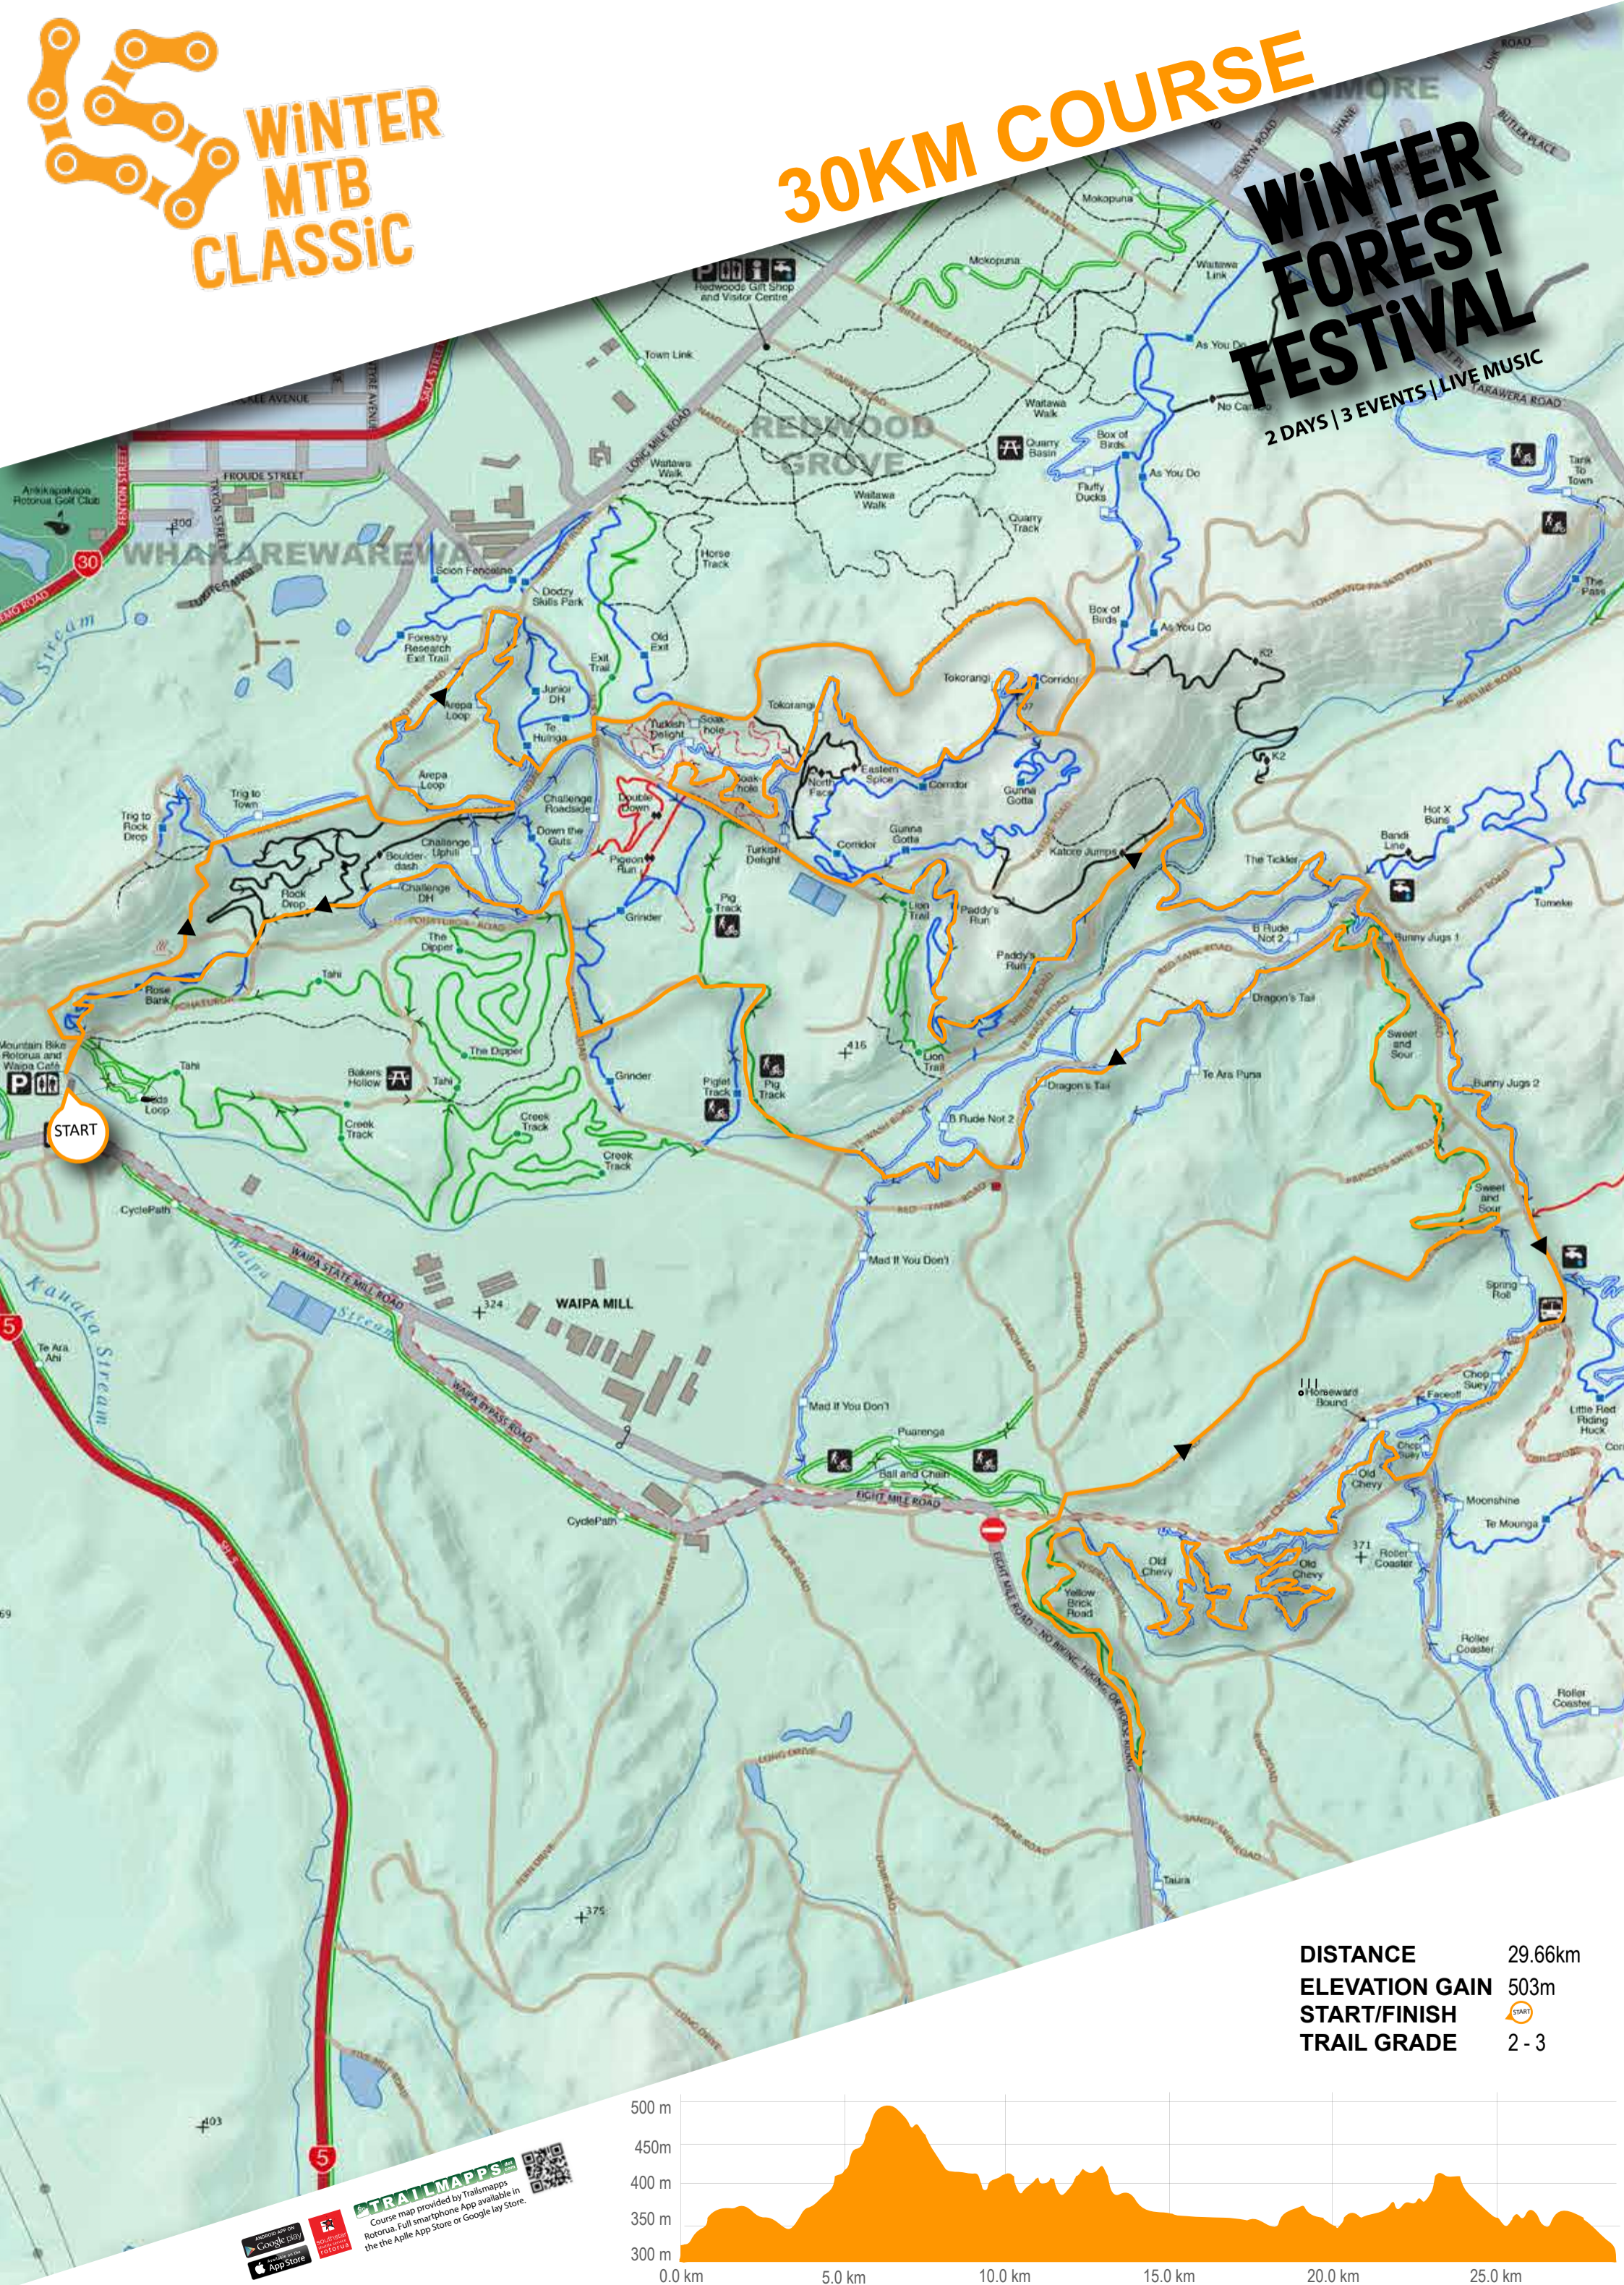

WINTER MTB CLASSIC

30KM COURSE

WINTER FOREST FESTIVAL

2 DAYS | 3 EVENTS | LIVE MUSIC

DISTANCE	29.66km
ELEVATION GAIN	503m
START/FINISH	
TRAIL GRADE	2 - 3

TRAILMAPPS
 Course map provided by Trailmapps Rotorua. Full smartphone App available in the the Apple App Store or Google Play Store.