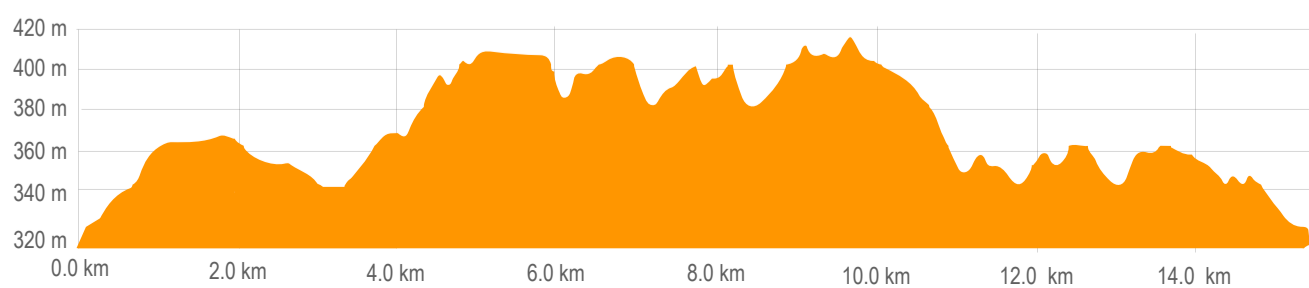

WINTER MTB CLASSIC

15KM COURSE

WINTER FOREST FESTIVAL

2 DAYS | 3 EVENTS | LIVE MUSIC

DISTANCE	15.48km
ELEVATION GAIN	291m
START/FINISH	
TRAIL GRADE	2 - 3*

All technical section have B line options

TRAILMAPPS
 Course map provided by Trailmapps Rotorua. Full smartphone App available in the the Apple App Store or Google Play Store.