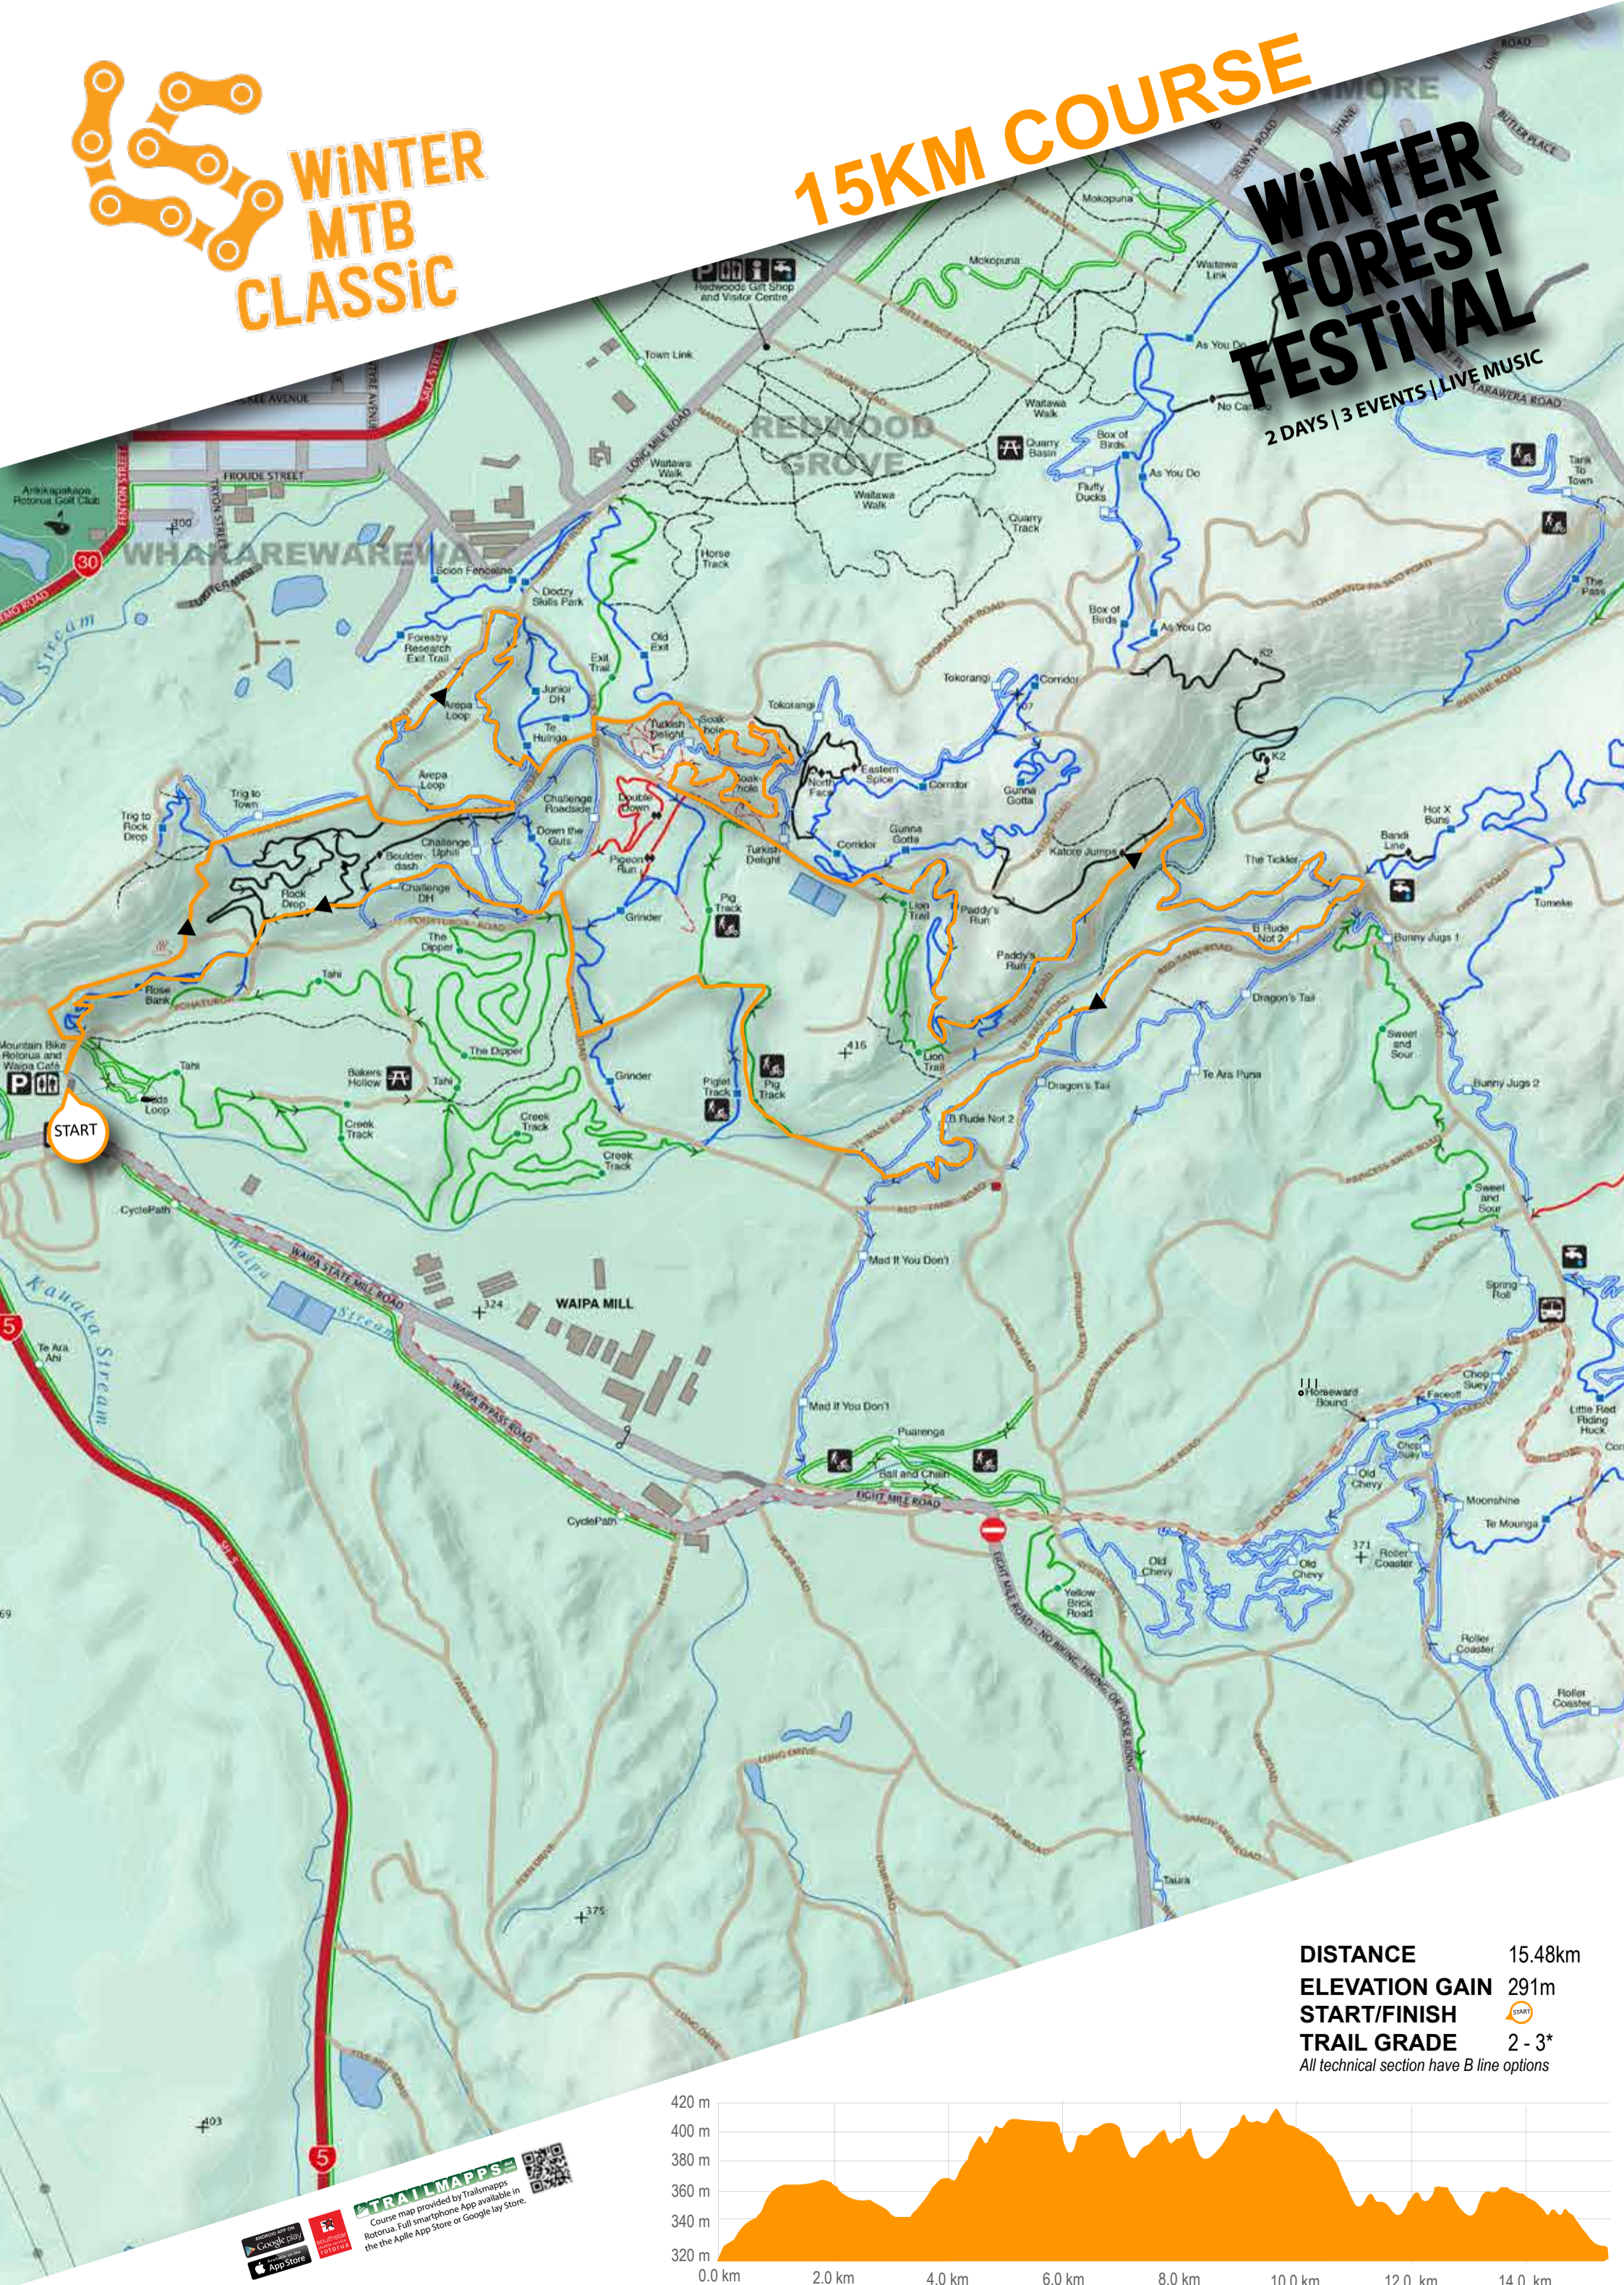

WINTER MTB CLASSIC

15KM COURSE

WINTER FOREST FESTIVAL

2 DAYS | 3 EVENTS | LIVE MUSIC

DISTANCE	15.48km
ELEVATION GAIN	291m
START/FINISH	
TRAIL GRADE	2 - 3*

All technical section have B line options

TRAILMAPPS
 Course map provided by Trailmapps Rotorua. Full smartphone App available in the the Apple App Store or Google Play Store.